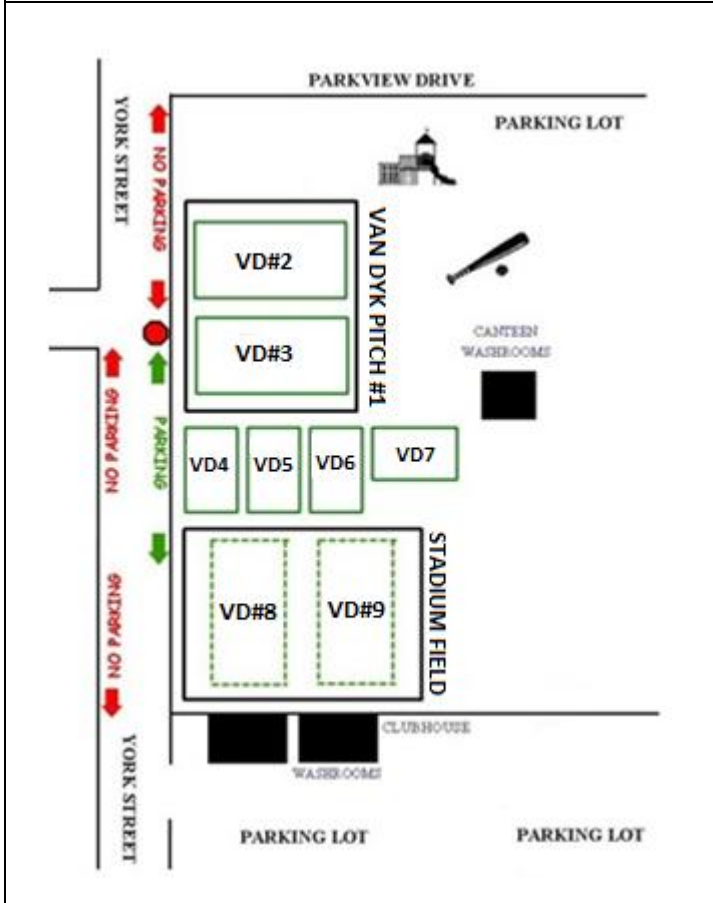

Henk Van Dyk Soccer Complex – Yorkview Community Park

189 York St, Strathroy, Ontario N7G 4A1

GPS Address: 42.961115, -81.603578

Details:	2 - Full Size Pitches (with lights) typical game time is 6:45pm & 8:30pm 2 - ¾ Size 9v9 Pitches (with lights) typical game time is 6:45pm 2 - ¾ size 7v7 Pitches (Temporary for Festivals) typical game time is 6:45pm 4 – Mini Soccer 5v5 Pitches (Timbit Program) typical game time is 6:45pm
Season:	Starts May 1st – October 1st (22 Weeks)
Festivals:	SUFC Spring Soccer Festival – 3 rd Week in June over 500 Participants Ricco Foods & SUFC Year End Soccer Festival – 3 rd Week in August over 500 Participants
Accommodation:	Ricco Foods Soccer Clubhouse – Capacity of 80 people, meeting room & equipment storage
Seating:	2 Benches on Van Dyk Field 1 – 75 person capacity 3 Benches on Stadium Field 1 – 150 person capacity
Dressing rooms:	1 Home and 1 Visitor, includes showers and additional washrooms
Washrooms:	4 inside & 1 portable washrooms
Capacity:	280 Players during one time slot
Parking:	Accommodates up to 300 vehicles surrounding the park.
Maintenance:	Line Painting (once a week), grass cutting (twice a week), irrigation system for entire complex (daily), lawn rolling (twice a year), & de-thatching (twice a year)