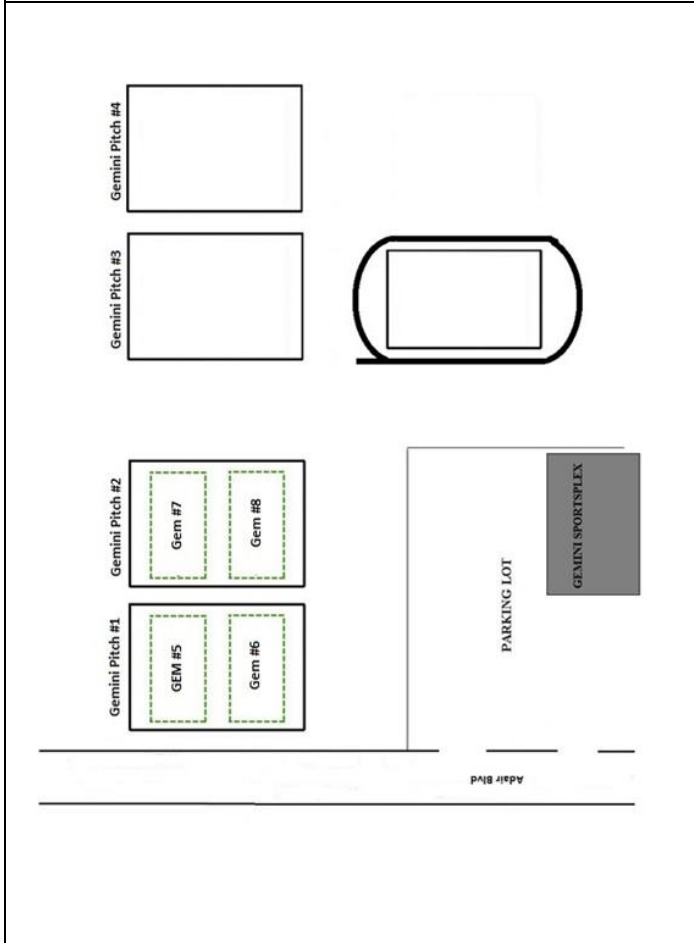

Gemini Sportsplex

667 Adair Blvd, Strathroy, ON N7G 3H8

GPS Address 42.985007, -81.607547

Details:	4 - Full Size Pitches primarily for practices, typical game time is 6:45pm 4 - ¼ size 9v9 Pitches primarily for practices, typical game time is 6:45pm
Season:	Starts May 1 st – October 1 st (22 Weeks)
Festivals:	SUFC Turkey Fest Soccer Festival – 3rd Week in June over 500 Participants Challenge Cup – July & August over 200 Participants Ricco Foods & SUFC Year End Soccer Festival – 3rd Week in August over 500 Participants High School & Elementary School Festivals Throughout the Year.
Accommodation:	None, only equipment storage
Seating:	Not Provided.
Dressing rooms:	n/a
Washrooms:	1 portable washrooms (soccer season only), washrooms available at the Gemini Sportsplex year round.
Capacity:	150 Players during one time slot
Parking:	Accommodates up to 160 vehicles surrounding the facility
Maintenance:	Line Painting (once a week), grass cutting (twice a week), lawn rolling (twice a year), & an irrigation system.

7 v 7 Field

Age	Ball	Min Field	Max Field	Goals	Roster	Team	Game
U9	4	30m x 40m	36m x 55m	6ft x 16ft	Max 12	7 incl' GK	50 min
U10	4	30m x 40m	36m x 55m	6ft x 16ft	Max 12	7 incl' GK	50 min

5 v 5 Field

Age	Ball	Min Field	Max Field	Roster	Team	Goals	Game
U7	3	25m x 30m	30m x 36m	Max 10	5 incl' GK	5ft x 8ft	40 min
U8	3	25m x 30m	30m x 36m	Max 10	5 incl' GK	5ft x 8ft	40 min