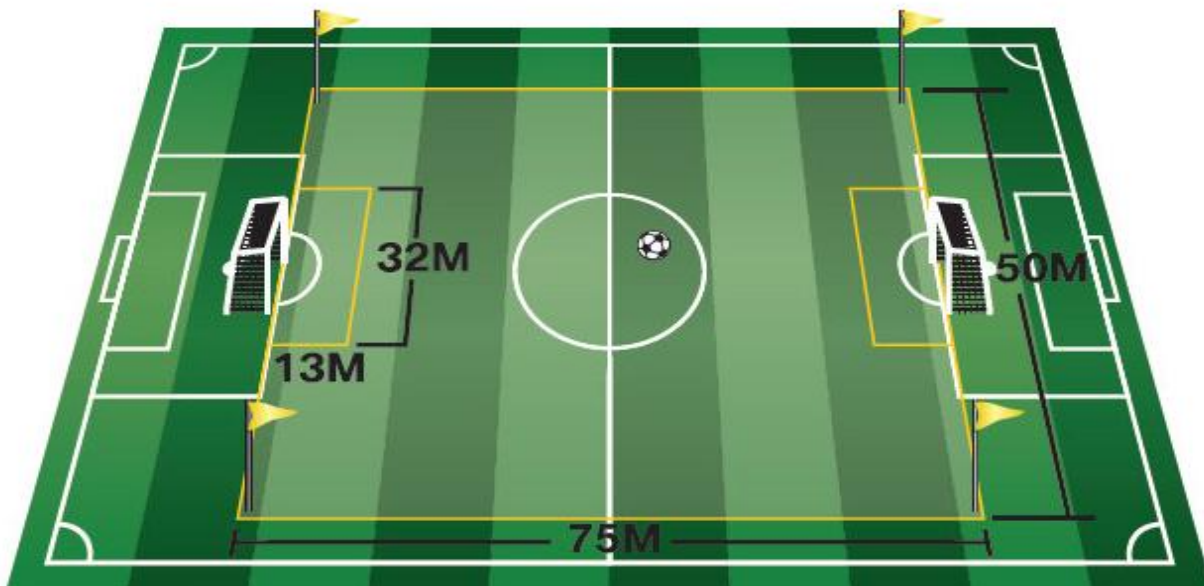

Saulsbury Soccer Field - 456-494 Saulsbury St, Strathroy, ON N7G, Canada

SAL1	7v7	White	30 x 40 (min) 36 x 55 (max)
------	-----	-------	-----------------------------

11 v 11 Field

9 v 9 Field

Age	Ball	Min Field	Max Field	Goals	Roster	Team	Game
U11	4	42m x 60m	55m x 75m	6ft x 18ft	Max 16	9 incl' GK	70 min
U12	4	42m x 60m	55m x 75m	6ft x 18ft	Max 16	9 incl' GK	70 min

7 v 7 Field

Age	Ball	Min Field	Max Field	Goals	Roster	Team	Game
U9	4	30m x 40m	36m x 55m	6ft x 16ft	Max 12	7 incl' GK	50 min
U10	4	30m x 40m	36m x 55m	6ft x 16ft	Max 12	7 incl' GK	50 min

5 v 5 Field

Age	Ball	Min Field	Max Field	Roster	Team	Goals	Game
U7	3	25m x 30m	30m x 36m	Max 10	5 incl' GK	5ft x 8ft	40 min
U8	3	25m x 30m	30m x 36m	Max 10	5 incl' GK	5ft x 8ft	40 min