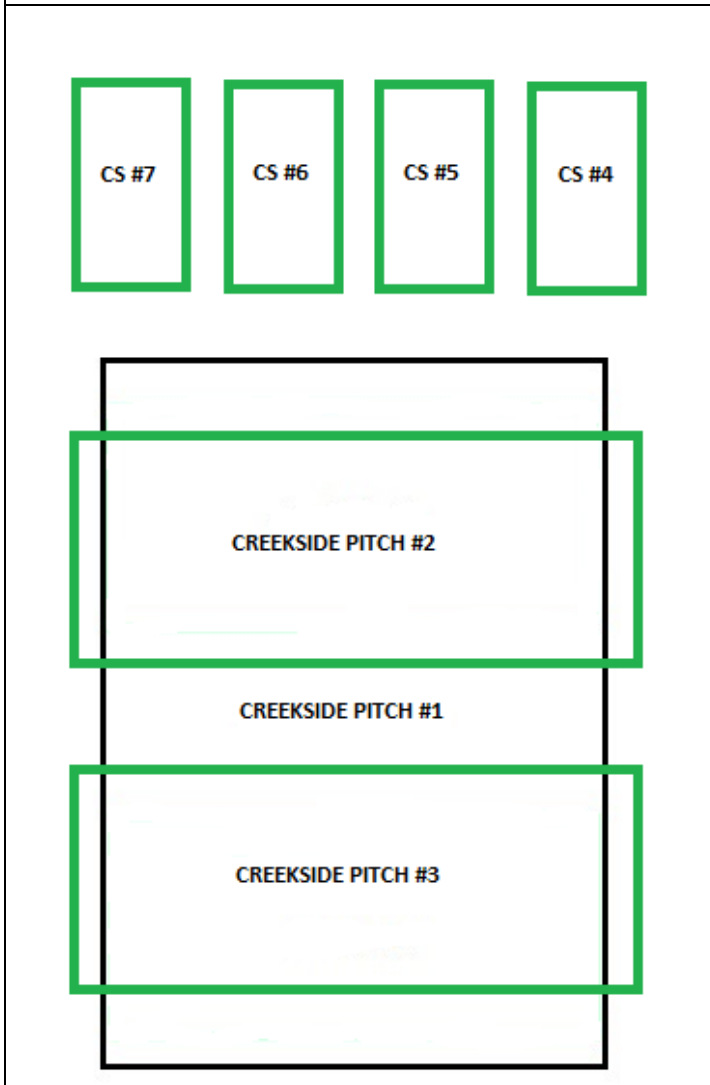

Gemini Sportsplex

667 Adair Blvd, Strathroy, ON N7G 3H8

GPS Address 42.985007, -81.607547

Details:	4 - Full Size Pitches primarily for practices, typical game time is 6:45pm 4 - ¼ size 9v9 Pitches primarily for practices, typical game time is 6:45pm
Season:	Starts May 1 st – October 1 st (22 Weeks)
Festivals:	SUFC Turkey Fest Soccer Festival – 3rd Week in June over 500 Participants Challenge Cup – July & August over 200 Participants Ricco Foods & SUFC Year End Soccer Festival – 3rd Week in August over 500 Participants High School & Elementary School Festivals Throughout the Year.
Accommodation:	None, only equipment storage
Seating:	Not Provided.
Dressing rooms:	n/a
Washrooms:	1 portable washrooms (soccer season only), washrooms available at the Gemini Sportsplex year round.
Capacity:	150 Players during one time slot
Parking:	Accommodates up to 160 vehicles surrounding the facility
Maintenance:	Line Painting (once a week), grass cutting (twice a week), lawn rolling (twice a year), & an irrigation system.

Bethel Creekside Soccer Fields

24485 County Road 81, Strathroy, ON N7G 1A8
 GPS Address 42.940598, -81.604127

Details:	1 - Full Size Pitch typical game time is 6:30pm 2 - ¾ size 9v9 Pitches typical game time is 6:30pm 4 – Mini Soccer 5v5 Pitches typical game time is 6:45pm
Season:	Starts May 1 st – October 1 st (22 Weeks)
Festivals:	High School & Elementary School Festivals Throughout the Year.
Accommodation:	None, only equipment storage
Seating:	Not Provided
Dressing rooms:	n/a
Washrooms:	2 Washrooms (Located in Adjacent Building)
Capacity:	70 Players during one time slot
Parking:	Accommodates up to 50 vehicles surrounding the facility
Maintenance:	Line Painting (once a week), grass cutting (once a week), and plans in place for an irrigation system.