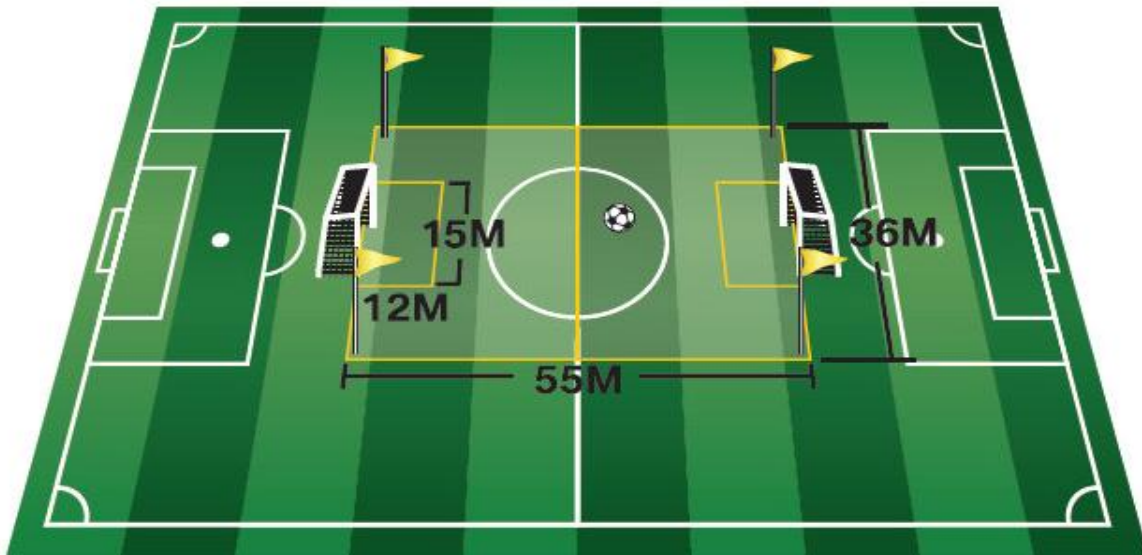

Saulsbury Soccer Field - 456-494 Saulsbury St, Strathroy, ON N7G, Canada

SAL1	7v7	White	30 x 40 (min) 36 x 55 (max)
------	-----	-------	-----------------------------

11 v 11 Field

9 v 9 Field

Age	Ball	Min Field	Max Field	Goals	Roster	Team	Game
U11	4	42m x 60m	55m x 75m	6ft x 18ft	Max 16	9 incl' GK	70 min
U12	4	42m x 60m	55m x 75m	6ft x 18ft	Max 16	9 incl' GK	70 min

7 v 7 Field

Age	Ball	Min Field	Max Field	Goals	Roster	Team	Game
U9	4	30m x 40m	36m x 55m	6ft x 16ft	Max 12	7 incl' GK	50 min
U10	4	30m x 40m	36m x 55m	6ft x 16ft	Max 12	7 incl' GK	50 min

5 v 5 Field

Age	Ball	Min Field	Max Field	Roster	Team	Goals	Game
U7	3	25m x 30m	30m x 36m	Max 10	5 incl' GK	5ft x 8ft	40 min
U8	3	25m x 30m	30m x 36m	Max 10	5 incl' GK	5ft x 8ft	40 min