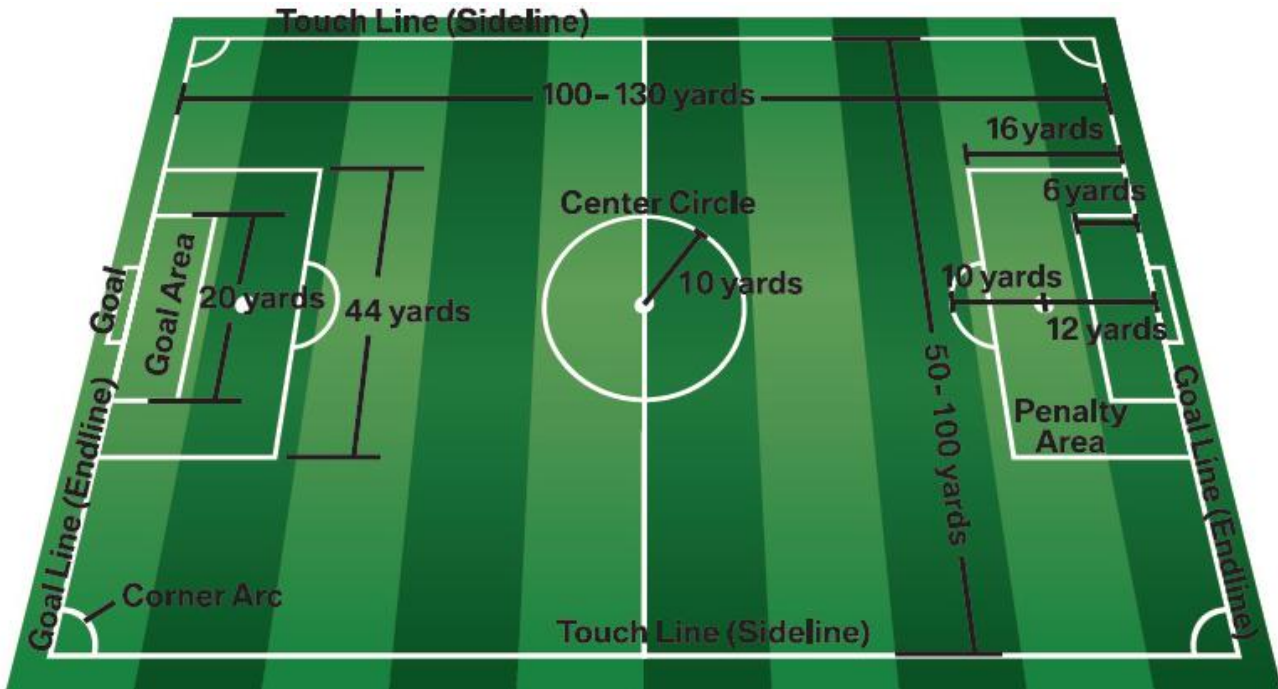

Bethel Creekside Soccer Fields - 24485 County Road 81, Strathroy, ON N7G 1A8

CS1	11v11	White	50 x 100 (min) 100 x 130 (max)
CS2	9v9	Blue	42 x 60 (min) 55 x 75 (max)
CS3	9v9	Blue	42 x 60 (min) 55 x 75 (max)
CS4 – CS7	5v5	White	25 x 30 (min) 30 x 36 (max)

Saulsbury Soccer Field - 456-494 Saulsbury St, Strathroy, ON N7G, Canada

SAL1	7v7	White	30 x 40 (min) 36 x 55 (max)
------	-----	-------	-----------------------------

11 v 11 Field

9 v 9 Field

Age	Ball	Min Field	Max Field	Goals	Roster	Team	Game
U11	4	42m x 60m	55m x 75m	6ft x 18ft	Max 16	9 incl' GK	70 min
U12	4	42m x 60m	55m x 75m	6ft x 18ft	Max 16	9 incl' GK	70 min

7 v 7 Field

Age	Ball	Min Field	Max Field	Goals	Roster	Team	Game
U9	4	30m x 40m	36m x 55m	6ft x 16ft	Max 12	7 incl' GK	50 min
U10	4	30m x 40m	36m x 55m	6ft x 16ft	Max 12	7 incl' GK	50 min

5 v 5 Field

Age	Ball	Min Field	Max Field	Roster	Team	Goals	Game
U7	3	25m x 30m	30m x 36m	Max 10	5 incl' GK	5ft x 8ft	40 min
U8	3	25m x 30m	30m x 36m	Max 10	5 incl' GK	5ft x 8ft	40 min