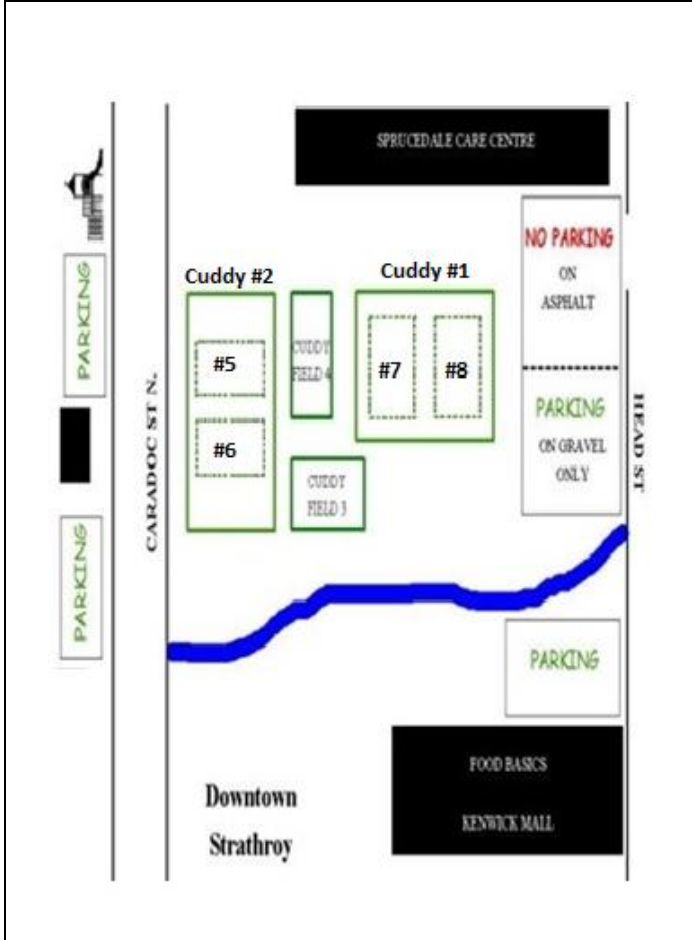

Cuddy Soccer Complex

155 Caradoc St. North, Strathroy, ON N7G 2A8

GPS Address: 42.962129, -81.624204

Details:	2 - Full Size Pitches (one with lights) typical game time is 6:45pm & 8:30pm 4 - ¾ size 9v9 Pitches typical game time is 6:45pm 2 - ¾ size 7v7 Pitches typical game time is 6:45pm
Season:	Starts May 1st – October 1st (22 Weeks)
Festivals:	SUFC Spring Soccer Festival – 3rd Week in June over 500 Participants Ricco Foods & SUFC Year End Soccer Festival – 3rd Week in August over 500 Participants
Accommodation:	None, only equipment storage
Seating:	Not Provided.
Dressing rooms:	n/a
Washrooms:	2 portable washrooms
Capacity:	100 Players during one time slot
Parking:	Accommodates up to 100 vehicles surrounding the park.
Maintenance:	Line Painting (once a week), grass cutting (twice a week), irrigation system for entire complex (daily), lawn rolling (twice a year), & de-thatching (twice a year)