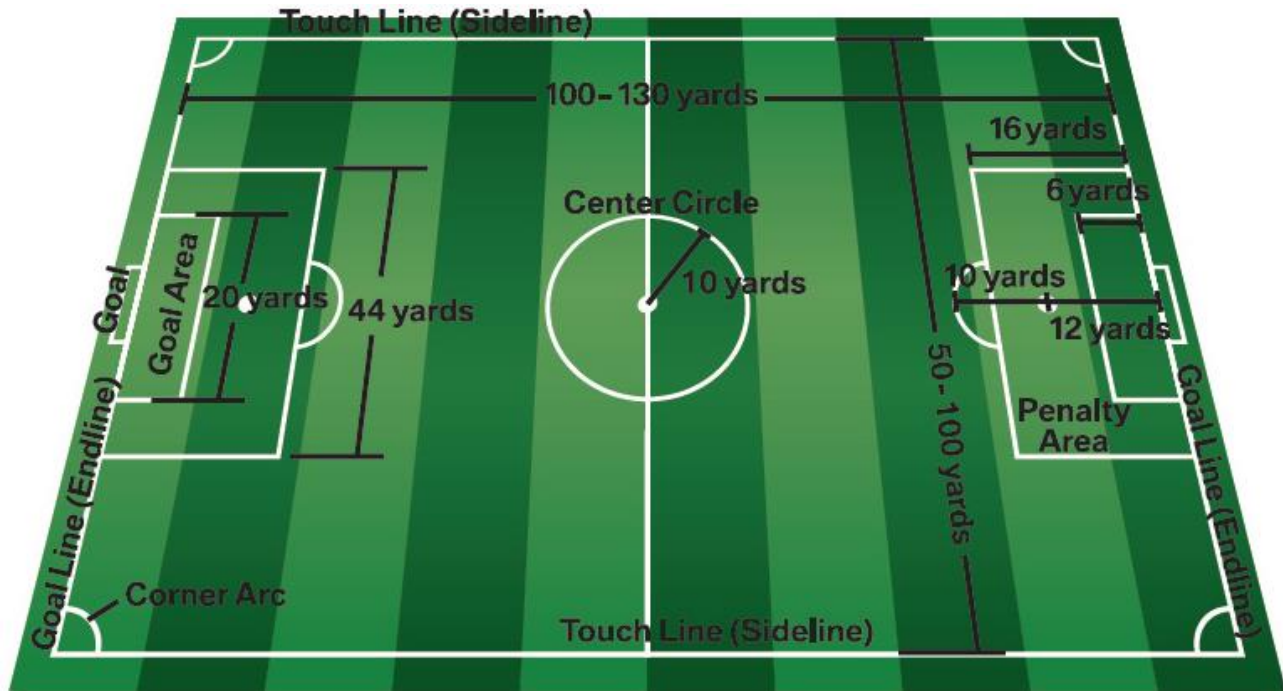

### **Bethel Creekside Soccer Fields - 24485 County Road 81, Strathroy, ON N7G 1A8**

CS1	11v11	White	50 x 100 (min) 100 x 130 (max)
CS2	9v9	Blue	42 x 60 (min) 55 x 75 (max)
CS3	9v9	Blue	42 x 60 (min) 55 x 75 (max)
CS4 – CS7	5v5	White	25 x 30 (min) 30 x 36 (max)

### **Saulsbury Soccer Field - 456-494 Saulsbury St, Strathroy, ON N7G, Canada**

SAL1	7v7	White	30 x 40 (min) 36 x 55 (max)
------	-----	-------	-----------------------------

11 v 11 Field

9 v 9 Field

Age	Ball	Min Field	Max Field	Goals	Roster	Team	Game
U11	4	42m x 60m	55m x 75m	6ft x 18ft	Max 16	9 incl' GK	70 min
U12	4	42m x 60m	55m x 75m	6ft x 18ft	Max 16	9 incl' GK	70 min

**7 v 7 Field**

Age	Ball	Min Field	Max Field	Goals	Roster	Team	Game
U9	4	30m x 40m	36m x 55m	6ft x 16ft	Max 12	7 incl' GK	50 min
U10	4	30m x 40m	36m x 55m	6ft x 16ft	Max 12	7 incl' GK	50 min

**5 v 5 Field**

Age	Ball	Min Field	Max Field	Roster	Team	Goals	Game
U7	3	25m x 30m	30m x 36m	Max 10	5 incl' GK	5ft x 8ft	40 min
U8	3	25m x 30m	30m x 36m	Max 10	5 incl' GK	5ft x 8ft	40 min