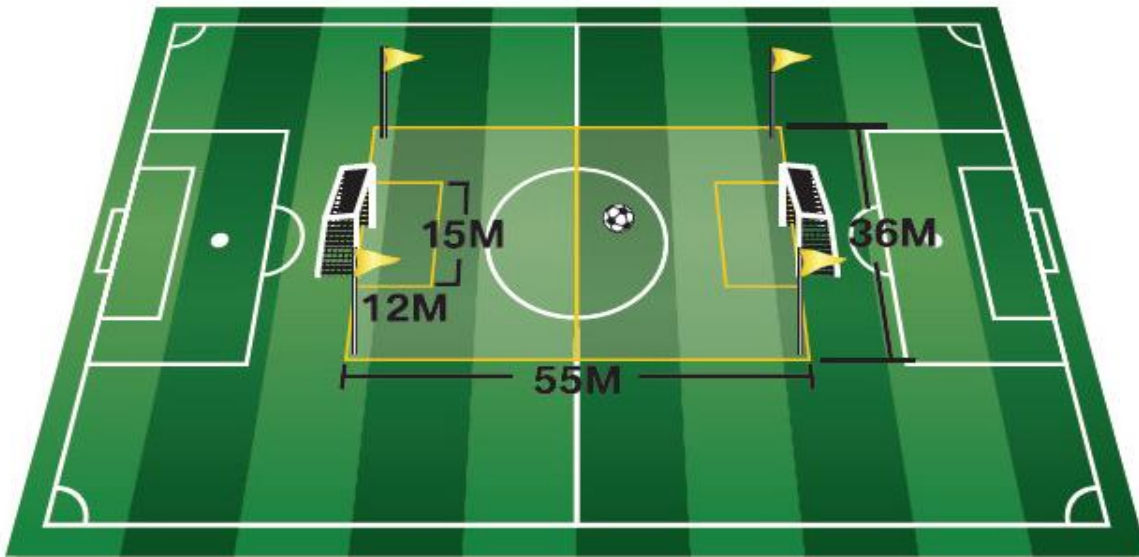

### **Saulsbury Soccer Field - 456-494 Saulsbury St, Strathroy, ON N7G, Canada**

SAL1	7v7	White	30 x 40 (min) 36 x 55 (max)
------	-----	-------	-----------------------------

11 v 11 Field

9 v 9 Field

Age	Ball	Min Field	Max Field	Goals	Roster	Team	Game
U11	4	42m x 60m	55m x 75m	6ft x 18ft	Max 16	9 incl' GK	70 min
U12	4	42m x 60m	55m x 75m	6ft x 18ft	Max 16	9 incl' GK	70 min

**7 v 7 Field**

Age	Ball	Min Field	Max Field	Goals	Roster	Team	Game
U9	4	30m x 40m	36m x 55m	6ft x 16ft	Max 12	7 incl' GK	50 min
U10	4	30m x 40m	36m x 55m	6ft x 16ft	Max 12	7 incl' GK	50 min

**5 v 5 Field**

Age	Ball	Min Field	Max Field	Roster	Team	Goals	Game
U7	3	25m x 30m	30m x 36m	Max 10	5 incl' GK	5ft x 8ft	40 min
U8	3	25m x 30m	30m x 36m	Max 10	5 incl' GK	5ft x 8ft	40 min