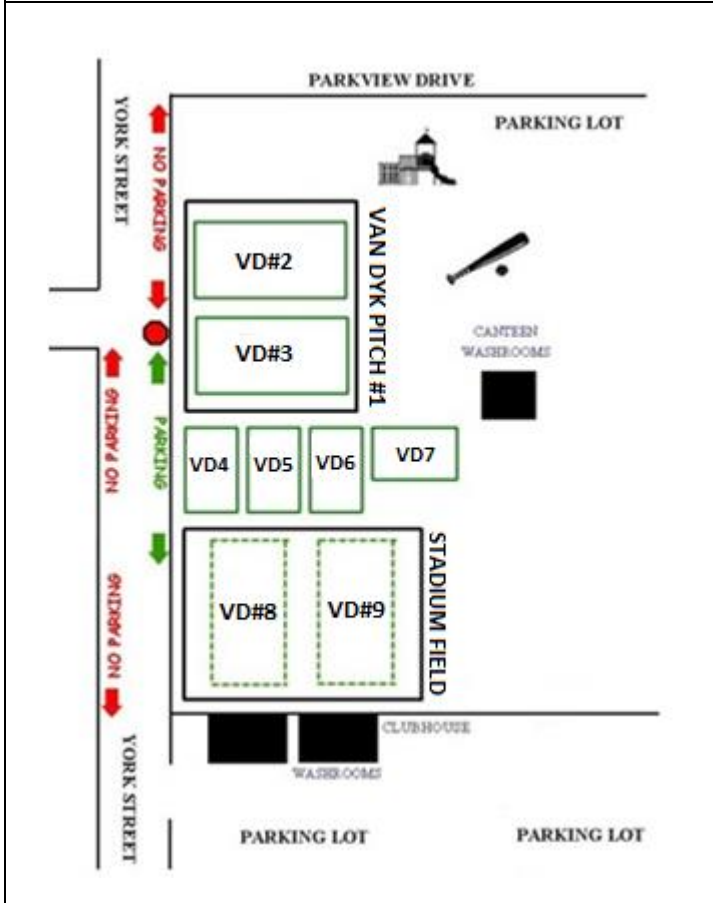

## Henk Van Dyk Soccer Complex – Yorkview Community Park

189 York St, Strathroy, Ontario N7G 4A1

GPS Address: 42.961115, -81.603578

Details:	2 - Full Size Pitches (with lights) typical game time is 6:45pm & 8:30pm 2 - ¾ Size 9v9 Pitches (with lights) typical game time is 6:45pm 2 - ¾ size 7v7 Pitches (Temporary for Festivals) typical game time is 6:45pm 4 – Mini Soccer 5v5 Pitches (Timbit Program) typical game time is 6:45pm
Season:	Starts May 1st – October 1st (22 Weeks)
Festivals:	SUFC Spring Soccer Festival – 3 <sup>rd</sup> Week in June over 500 Participants Ricco Foods & SUFC Year End Soccer Festival – 3 <sup>rd</sup> Week in August over 500 Participants
Accommodation:	Ricco Foods Soccer Clubhouse – Capacity of 80 people, meeting room & equipment storage
Seating:	2 Benches on Van Dyk Field 1 – 75 person capacity 3 Benches on Stadium Field 1 – 150 person capacity
Dressing rooms:	1 Home and 1 Visitor, includes showers and additional washrooms
Washrooms:	4 inside & 1 portable washrooms
Capacity:	280 Players during one time slot
Parking:	Accommodates up to 300 vehicles surrounding the park.
Maintenance:	Line Painting (once a week), grass cutting (twice a week), irrigation system for entire complex (daily), lawn rolling (twice a year), & de-thatching (twice a year)