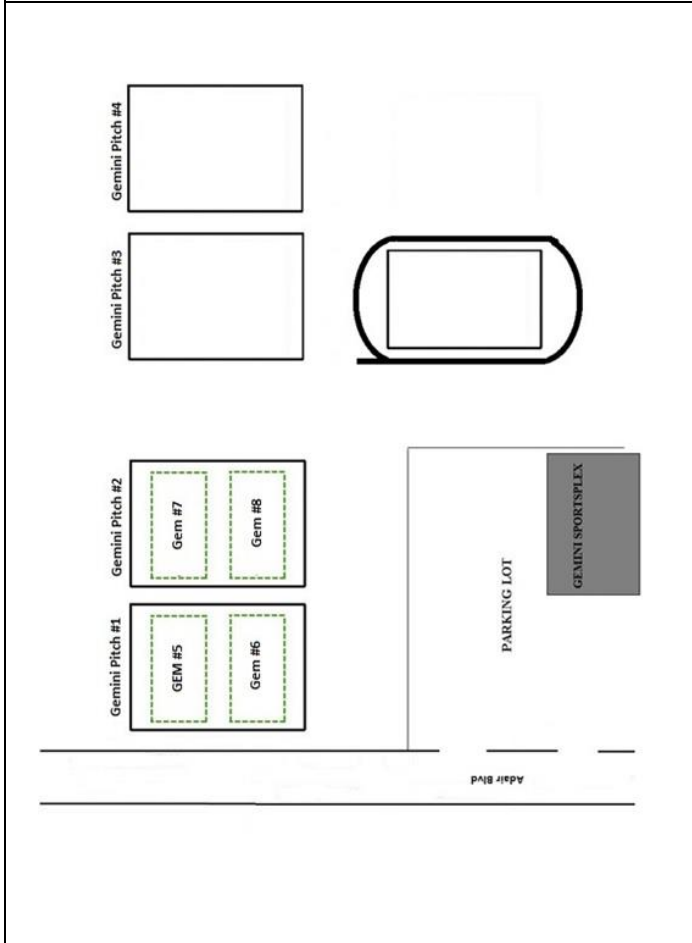

Gemini Sportsplex

667 Adair Blvd, Strathroy, ON N7G 3H8

GPS Address 42.985007, -81.607547

Details:	4 - Full Size Pitches primarily for practices, typical game time is 6:45pm 4 - ¾ size 9v9 Pitches primarily for practices, typical game time is 6:45pm
Season:	Starts May 1st – October 1st (22 Weeks)
Festivals:	SUFC Turkey Fest Soccer Festival – 3rd Week in June over 500 Participants Challenge Cup – July & August over 200 Participants Ricco Foods & SUFC Year End Soccer Festival – 3rd Week in August over 500 Participants High School & Elementary School Festivals Throughout the Year.
Accommodation:	None, only equipment storage
Seating:	Not Provided.
Dressing rooms:	n/a
Washrooms:	available at the Gemini Sportsplex year round.
Capacity:	150 Players during one time slot
Parking:	Accommodates up to 160 vehicles surrounding the facility
Maintenance:	Line Painting (once a week), grass cutting (twice a week), lawn rolling (twice a year), & an irrigation system.