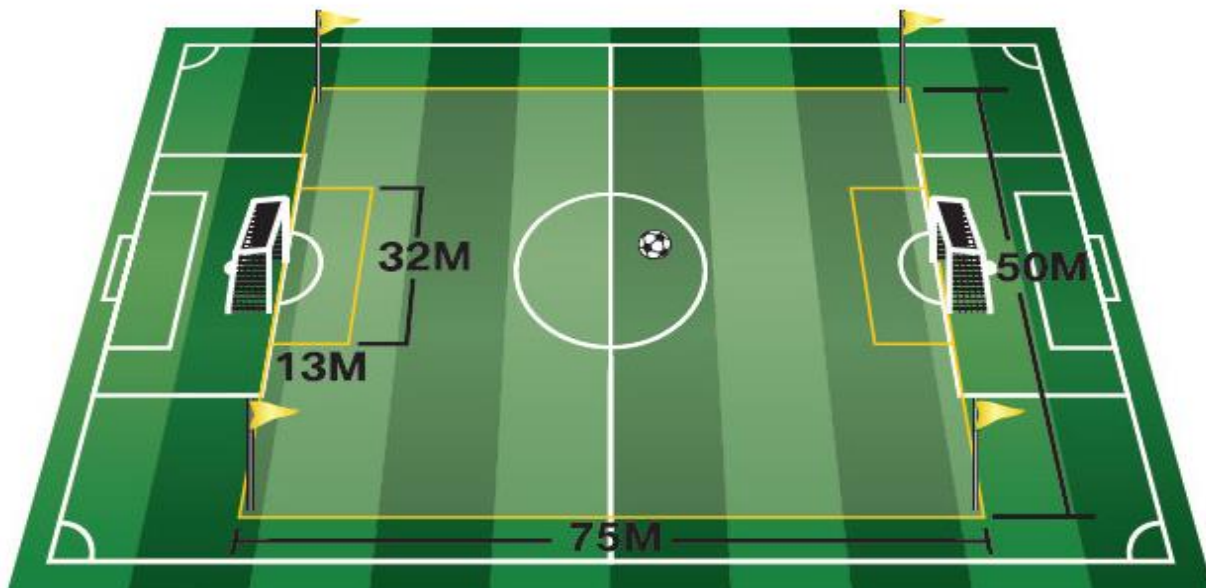

### **Saulsbury Soccer Field - 456-494 Saulsbury St, Strathroy, ON N7G, Canada**

SAL1	7v7	White	30 x 40 (min) 36 x 55 (max)
------	-----	-------	-----------------------------

11 v 11 Field

9 v 9 Field

Age	Ball	Min Field	Max Field	Goals	Roster	Team	Game
U11	4	42m x 60m	55m x 75m	6ft x 18ft	Max 16	9 incl' GK	70 min
U12	4	42m x 60m	55m x 75m	6ft x 18ft	Max 16	9 incl' GK	70 min

**7 v 7 Field**

Age	Ball	Min Field	Max Field	Goals	Roster	Team	Game
U9	4	30m x 40m	36m x 55m	6ft x 16ft	Max 12	7 incl' GK	50 min
U10	4	30m x 40m	36m x 55m	6ft x 16ft	Max 12	7 incl' GK	50 min

**5 v 5 Field**

Age	Ball	Min Field	Max Field	Roster	Team	Goals	Game
U7	3	25m x 30m	30m x 36m	Max 10	5 incl' GK	5ft x 8ft	40 min
U8	3	25m x 30m	30m x 36m	Max 10	5 incl' GK	5ft x 8ft	40 min