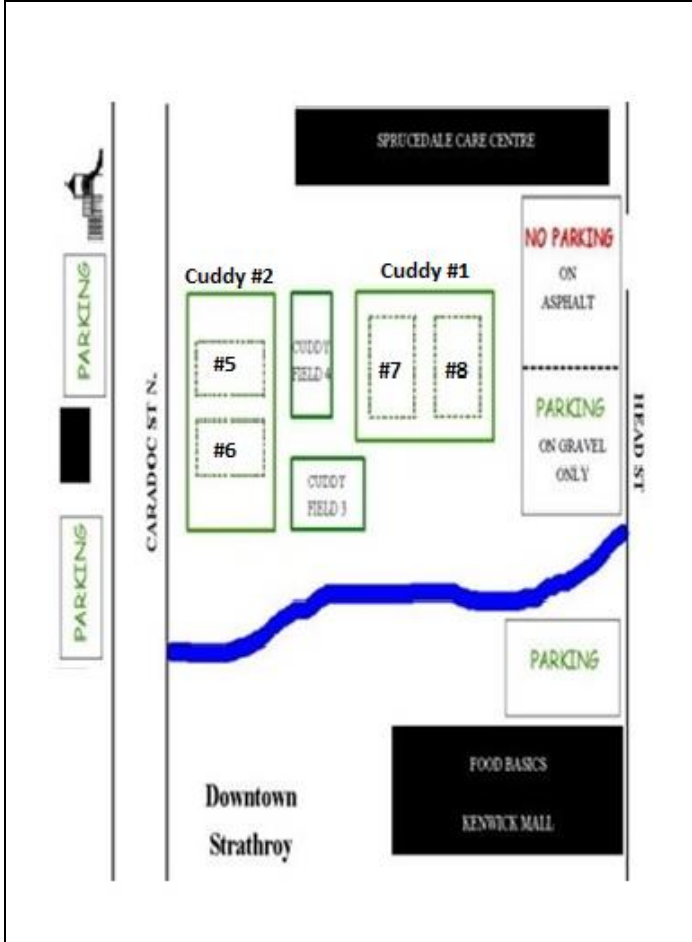

Cuddy Soccer Complex

155 Caradoc St. North, Strathroy, ON N7G 2A8

GPS Address: 42.962129, -81.624204

Details:	2 - Full Size Pitches (one with lights) typical game time is 6:45pm & 8:30pm 4 - ¾ size 9v9 Pitches typical game time is 6:45pm 2 - ¾ size 7v7 Pitches typical game time is 6:45pm
Season:	Starts May 1st – October 1st (22 Weeks)
Festivals:	SUFC Spring Soccer Festival – 3rd Week in June over 500 Participants Ricco Foods & SUFC Year End Soccer Festival – 3rd Week in August over 500 Participants
Accommodation:	None, only equipment storage
Seating:	Not Provided.
Dressing rooms:	n/a
Washrooms:	2 portable washrooms
Capacity:	100 Players during one time slot
Parking:	Accommodates up to 100 vehicles surrounding the park.
Maintenance:	Line Painting (once a week), grass cutting (twice a week), irrigation system for entire complex (daily), lawn rolling (twice a year), & de-thatching (twice a year)