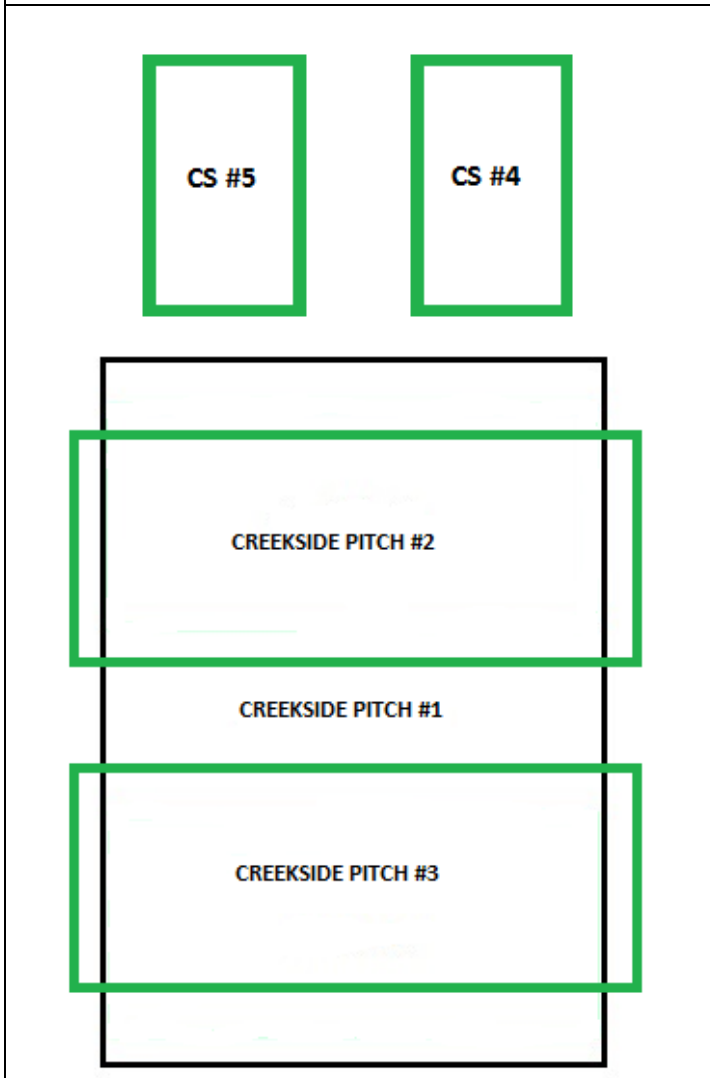

**Bethel Creekside Soccer Fields**

24485 County Road 81, Strathroy, ON N7G 1A8

GPS Address 42.940598, -81.604127

Details:	1 - Full Size Pitch typical game time is 6:30pm 2 - ¾ size 9v9 Pitches typical game time is 6:30pm 2 – Mini Soccer 5v5 Pitches typical game time is 6:45pm
Season:	Starts May 1 <sup>st</sup> – October 1 <sup>st</sup> (22 Weeks)
Festivals:	High School & Elementary School Festivals Throughout the Year.
Accommodation:	None, only equipment storage
Seating:	Not Provided
Dressing rooms:	n/a
Washrooms:	2 Washrooms (Located in Adjacent Building)
Capacity:	70 Players during one time slot
Parking:	Accommodates up to 50 vehicles surrounding the facility
Maintenance:	Line Painting (once a week), grass cutting (once a week), and plans in place for an irrigation system.