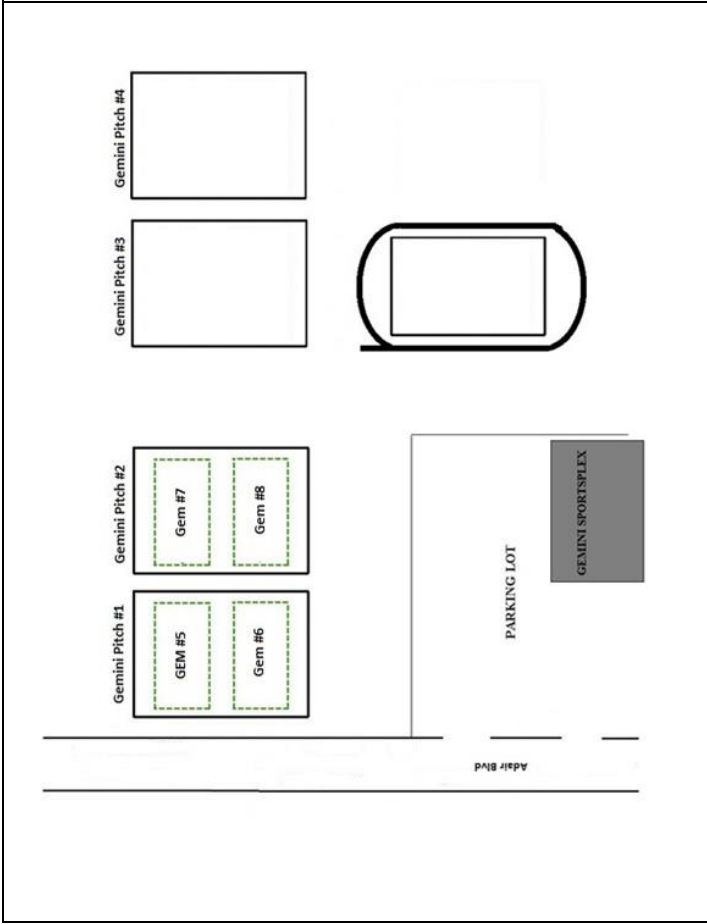

### Gemini Sportsplex

667 Adair Blvd, Strathroy, ON N7G 3H8

GPS Address 42.985007, -81.607547

Details:	4 - Full Size Pitches primarily for practices, typical game time is 6:45pm 4 - ¾ size 9v9 Pitches primarily for practices, typical game time is 6:45pm
Season:	Starts May 1 <sup>st</sup> – October 1 <sup>st</sup> (22 Weeks)
Festivals:	TBD
Accommodation:	None, only equipment storage
Seating:	Not Provided.
Dressing rooms:	n/a
Washrooms:	available at the Gemini Sportsplex year-round.
Capacity:	150 Players during one time slot
Parking:	Accommodates up to 160 vehicles surrounding the facility
Maintenance:	Line Painting (once a week), grass cutting (twice a week), lawn rolling (twice a year), & an irrigation system.

**7 v 7 Field**

Age	Ball	Min Field	Max Field	Goals	Roster	Team	Game
U9	4	30m x 40m	36m x 55m	6ft x 16ft	Max 12	7 incl' GK	50 min
U10	4	30m x 40m	36m x 55m	6ft x 16ft	Max 12	7 incl' GK	50 min

**5 v 5 Field**

Age	Ball	Min Field	Max Field	Roster	Team	Goals	Game
U7	3	25m x 30m	30m x 36m	Max 10	5 incl' GK	5ft x 8ft	40 min
U8	3	25m x 30m	30m x 36m	Max 10	5 incl' GK	5ft x 8ft	40 min