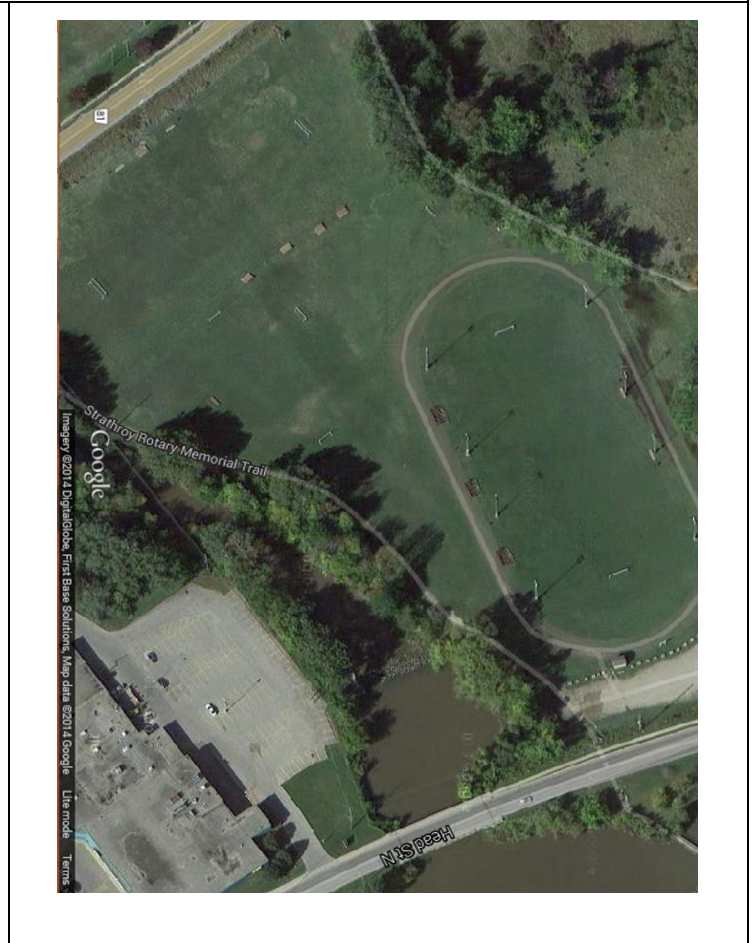

## Henk Van Dyk Soccer Complex – Yorkview Community Park

189 York St, Strathroy, Ontario N7G 4A1

GPS Address: 42.961115, -81.603578

Details:	2 - Full Size Pitches (with lights) typical game time is 6:45pm & 8:30pm 2 – Temporary ¾ Size 7v7 Pitches (with lights) typical game time is 6:45pm 4 - ¾ size 7v7 Pitches typical game time is 6:45pm 2 – Mini Soccer 5v5 Pitches (Temporary) typical game time is 6:45pm
Season:	Starts May 1st – October 1st (22 Weeks)
Festivals:	TBD
Accommodation:	Ricco Foods Soccer Clubhouse – Capacity of 80 people, meeting room & equipment storage
Seating:	3 Benches on Stadium Field 1 – 150 person capacity
Dressing rooms:	1 Home and 1 Visitor, includes showers and additional washrooms
Washrooms:	4 inside & 1 portable washrooms
Capacity:	280 Players during one time slot
Parking:	Accommodates up to 300 vehicles surrounding the park.
Maintenance:	Line Painting (once a week), grass cutting (twice a week), irrigation system for entire complex (daily), lawn rolling (twice a year), & de-thatching (twice a year)

## Cuddy Soccer Complex

155 Caradoc St. North, Strathroy, ON N7G 2A8

GPS Address: 42.962129, -81.624204

Details:	2 - Full Size Pitches (one with lights) typical game time is 6:45pm & 8:30pm 4 - ¾ size 9v9 Pitches typical game time is 6:45pm 2 - ¾ size 7v7 Pitches typical game time is 6:45pm
Season:	Starts May 1 <sup>st</sup> – October 1 <sup>st</sup> (22 Weeks)
Festivals:	TBD
Accommodation:	None, only equipment storage
Seating:	Not Provided.
Dressing rooms:	n/a
Washrooms:	2 portable washrooms
Capacity:	100 Players during one time slot
Parking:	Accommodates up to 100 vehicles surrounding the park.
Maintenance:	Line Painting (once a week), grass cutting (twice a week), irrigation system for entire complex (daily), lawn rolling (twice a year), & de-thatching (twice a year)