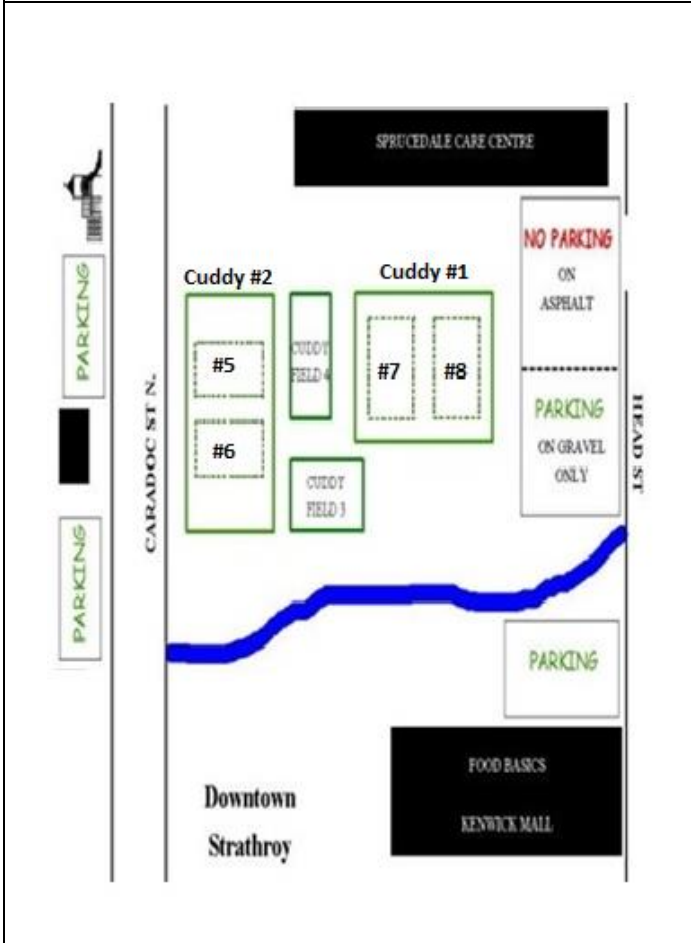

## Henk Van Dyk Soccer Complex – Yorkview Community Park

189 York St, Strathroy, Ontario N7G 4A1

GPS Address: 42.961115, -81.603578

Details:	2 - Full Size Pitches (with lights) typical game time is 6:45pm & 8:30pm 2 – Temporary ¾ Size 7v7 Pitches (with lights) typical game time is 6:45pm 4 - ¾ size 7v7 Pitches typical game time is 6:45pm 2 – Mini Soccer 5v5 Pitches (Temporary) typical game time is 6:45pm
Season:	Starts May 1st – October 1st (22 Weeks)
Festivals:	TBD
Accommodation:	Ricco Foods Soccer Clubhouse – Capacity of 80 people, meeting room & equipment storage
Seating:	3 Benches on Stadium Field 1 – 150 person capacity
Dressing rooms:	1 Home and 1 Visitor, includes showers and additional washrooms
Washrooms:	4 inside & 1 portable washrooms
Capacity:	280 Players during one time slot
Parking:	Accommodates up to 300 vehicles surrounding the park.
Maintenance:	Line Painting (once a week), grass cutting (twice a week), irrigation system for entire complex (daily), lawn rolling (twice a year), & de-thatching (twice a year)

## Cuddy Soccer Complex

155 Caradoc St. North, Strathroy, ON N7G 2A8

GPS Address: 42.962129, -81.624204

Details:	2 - Full Size Pitches (one with lights) typical game time is 6:45pm & 8:30pm 4 - ¾ size 9v9 Pitches typical game time is 6:45pm 2 - ¾ size 7v7 Pitches typical game time is 6:45pm
Season:	Starts May 1 <sup>st</sup> – October 1 <sup>st</sup> (22 Weeks)
Festivals:	TBD
Accommodation:	None, only equipment storage
Seating:	Not Provided.
Dressing rooms:	n/a
Washrooms:	2 portable washrooms
Capacity:	100 Players during one time slot
Parking:	Accommodates up to 100 vehicles surrounding the park.
Maintenance:	Line Painting (once a week), grass cutting (twice a week), irrigation system for entire complex (daily), lawn rolling (twice a year), & de-thatching (twice a year)