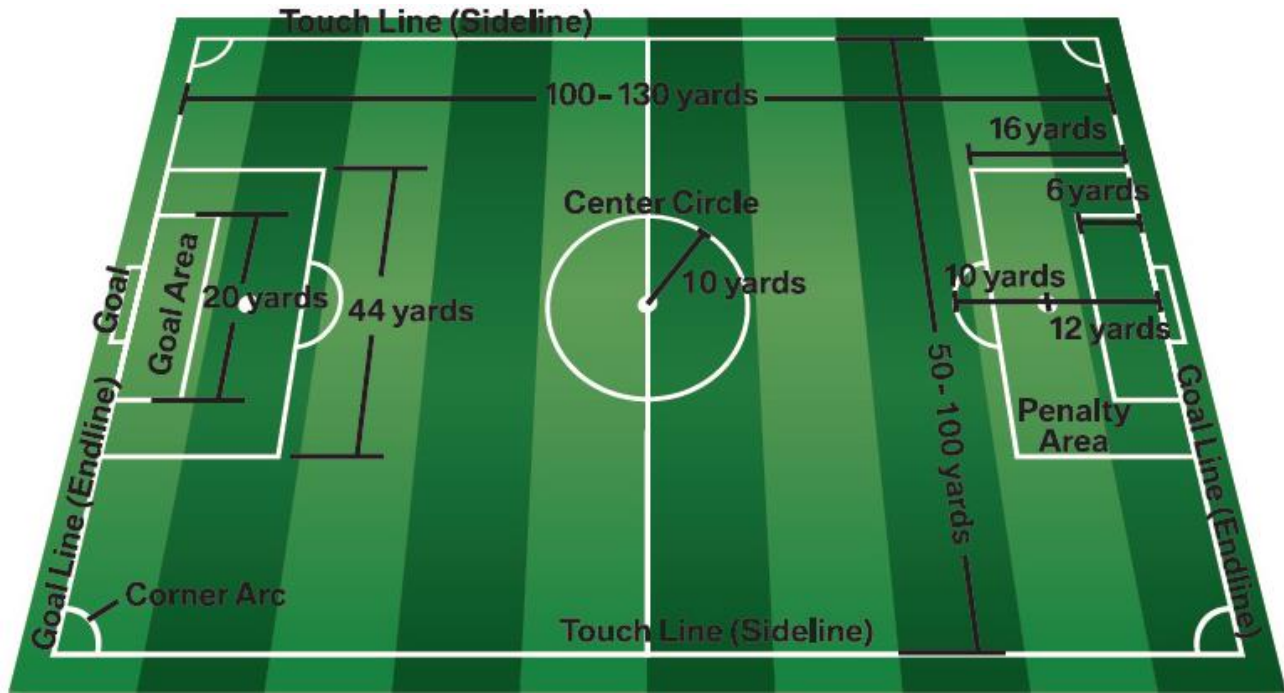

### **Gemini Sportsplex - 667 Adair Blvd, Strathroy, ON N7G 3H8**

GEM1	11v11	White	50 x 100 (min) 100 x 130 (max)
GEM2	11v11	White	50 x 100 (min) 100 x 130 (max)
GEM3	11v11	White	50 x 100 (min) 100 x 130 (max)
GEM4	11v11	White	50 x 100 (min) 100 x 130 (max)
GEM5	9v9	Blue	42 x 60 (min) 55 x 75 (max)
GEM6	9v9	Blue	42 x 60 (min) 55 x 75 (max)
GEM7	9v9	Blue	42 x 60 (min) 55 x 75 (max)
GEM8	9v9	Blue	42 x 60 (min) 55 x 75 (max)

### **Bethel Creekside Soccer Fields - 24485 County Road 81, Strathroy, ON N7G 1A8**

CS1	11v11	White	50 x 100 (min) 100 x 130 (max)
CS2	9v9	Blue	42 x 60 (min) 55 x 75 (max)
CS3	9v9	Blue	42 x 60 (min) 55 x 75 (max)
CS4 – CS7	5v5	White	25 x 30 (min) 30 x 36 (max)

For More Information see - <https://www.ontariosoccer.net/player-grassroots>

11 v 11 Field

9 v 9 Field

Age	Ball	Min Field	Max Field	Goals	Roster	Team	Game
U11	4	42m x 60m	55m x 75m	6ft x 18ft	Max 16	9 incl' GK	70 min
U12	4	42m x 60m	55m x 75m	6ft x 18ft	Max 16	9 incl' GK	70 min

**7 v 7 Field**

Age	Ball	Min Field	Max Field	Goals	Roster	Team	Game
U9	4	30m x 40m	36m x 55m	6ft x 16ft	Max 12	7 incl' GK	50 min
U10	4	30m x 40m	36m x 55m	6ft x 16ft	Max 12	7 incl' GK	50 min

**5 v 5 Field**