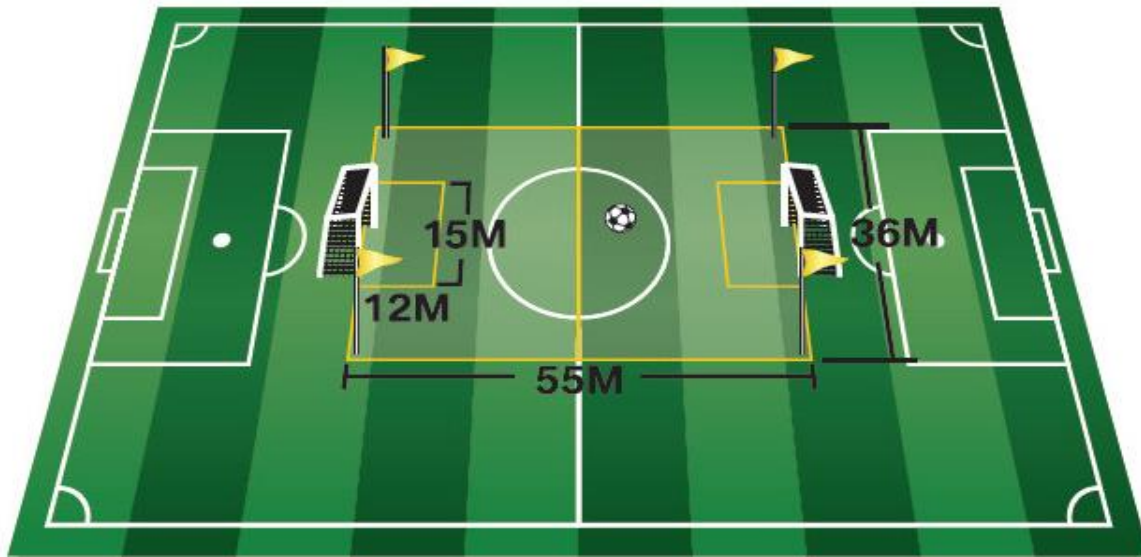

For More Information see - <https://www.ontariosoccer.net/player-grassroots>

11 v 11 Field

9 v 9 Field

Age	Ball	Min Field	Max Field	Goals	Roster	Team	Game
U11	4	42m x 60m	55m x 75m	6ft x 18ft	Max 16	9 incl' GK	70 min
U12	4	42m x 60m	55m x 75m	6ft x 18ft	Max 16	9 incl' GK	70 min

**7 v 7 Field**

Age	Ball	Min Field	Max Field	Goals	Roster	Team	Game
U9	4	30m x 40m	36m x 55m	6ft x 16ft	Max 12	7 incl' GK	50 min
U10	4	30m x 40m	36m x 55m	6ft x 16ft	Max 12	7 incl' GK	50 min

**5 v 5 Field**

Age	Ball	Min Field	Max Field	Roster	Team	Goals	Game
U7	3	25m x 30m	30m x 36m	Max 10	5 incl' GK	5ft x 8ft	40 min
U8	3	25m x 30m	30m x 36m	Max 10	5 incl' GK	5ft x 8ft	40 min