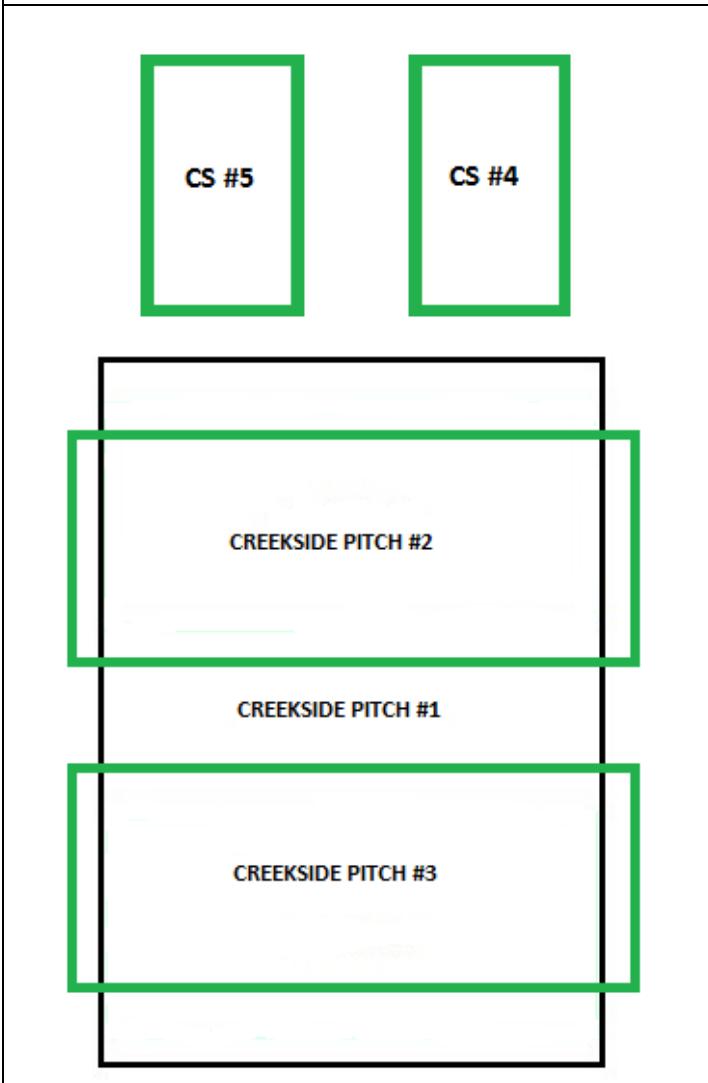

### Gemini Sportsplex

667 Adair Blvd, Strathroy, ON N7G 3H8

GPS Address 42.985007, -81.607547

Details:	4 - Full Size Pitches primarily for practices, typical game time is 6:45pm 4 - ¾ size 9v9 Pitches primarily for practices, typical game time is 6:45pm
Season:	Starts May 1 <sup>st</sup> – October 1 <sup>st</sup> (22 Weeks)
Festivals:	TBD
Accommodation:	None, only equipment storage
Seating:	Not Provided.
Dressing rooms:	n/a
Washrooms:	available at the Gemini Sportsplex year-round.
Capacity:	150 Players during one time slot
Parking:	Accommodates up to 160 vehicles surrounding the facility
Maintenance:	Line Painting (once a week), grass cutting (twice a week), lawn rolling (twice a year), & an irrigation system.

### Bethel Creekside Soccer Fields

24485 Adelaide Road, Strathroy, ON N7G 1A8

GPS Address 42.940598, -81.604127

Details:	1 - Full Size Pitch typical game time is 6:30pm 2 - ¾ size 9v9 Pitches typical game time is 6:30pm 2 – Mini Soccer 5v5 Pitches typical game time is 6:30pm
Season:	Starts May 1 <sup>st</sup> – October 1 <sup>st</sup> (22 Weeks)
Festivals:	High School & Elementary School Festivals Throughout the Year.
Accommodation:	None, only equipment storage
Seating:	Not Provided
Dressing rooms:	n/a
Washrooms:	2 Washrooms (Located in Adjacent Building)
Capacity:	70 Players during one time slot
Parking:	Accommodates up to 50 vehicles surrounding the facility
Maintenance:	Line Painting (once a week), grass cutting (once a week), and plans in place for an irrigation system.