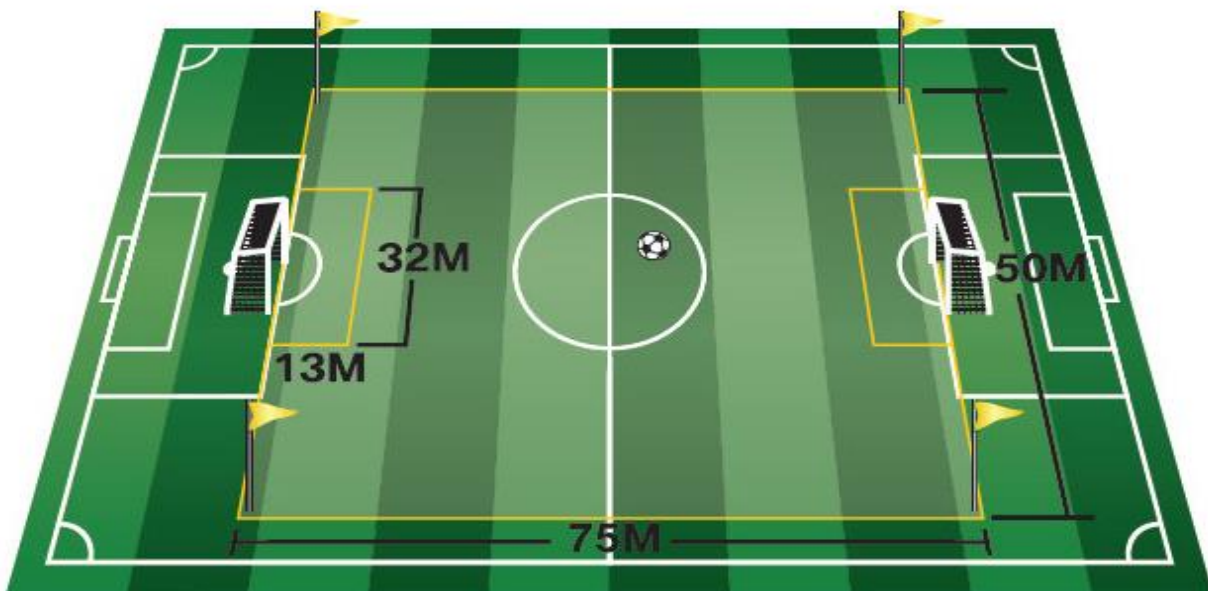

For More Information see - <https://www.ontariosoccer.net/player-grassroots>

11 v 11 Field

9 v 9 Field

Age	Ball	Min Field	Max Field	Goals	Roster	Team	Game
U11	4	42m x 60m	55m x 75m	6ft x 18ft	Max 16	9 incl' GK	70 min
U12	4	42m x 60m	55m x 75m	6ft x 18ft	Max 16	9 incl' GK	70 min

**7 v 7 Field**

Age	Ball	Min Field	Max Field	Goals	Roster	Team	Game
U9	4	30m x 40m	36m x 55m	6ft x 16ft	Max 12	7 incl' GK	50 min
U10	4	30m x 40m	36m x 55m	6ft x 16ft	Max 12	7 incl' GK	50 min

**5 v 5 Field**

Age	Ball	Min Field	Max Field	Roster	Team	Goals	Game
U7	3	25m x 30m	30m x 36m	Max 10	5 incl' GK	5ft x 8ft	40 min
U8	3	25m x 30m	30m x 36m	Max 10	5 incl' GK	5ft x 8ft	40 min