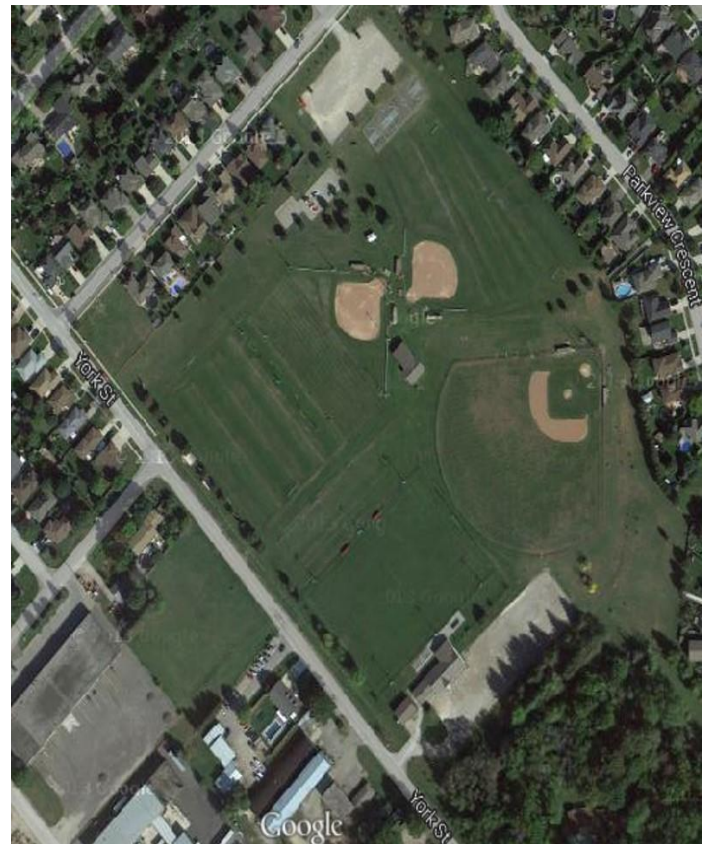

## Henk Van Dyk Soccer Complex – Yorkview Community Park

189 York St, Strathroy, Ontario N7G 4A1

GPS Address: 42.961115, -81.603578

Details:	2 - Full Size Pitches (with lights) typical game time is 6:45pm & 8:30pm 2 – Temporary ¾ Size 7v7 Pitches (with lights) typical game time is 6:45pm 4 - ¾ size 7v7 Pitches typical game time is 6:45pm 2 – Mini Soccer 5v5 Pitches (Temporary) typical game time is 6:45pm
Season:	Starts May 1st – October 1st (22 Weeks)
Festivals:	TBD
Accommodation:	Ricco Foods Soccer Clubhouse – Capacity of 80 people, meeting room & equipment storage
Seating:	3 Benches on Stadium Field 1 – 150 person capacity
Dressing rooms:	1 Home and 1 Visitor, includes showers and additional washrooms
Washrooms:	4 inside & 1 portable washrooms
Capacity:	280 Players during one time slot
Parking:	Accommodates up to 300 vehicles surrounding the park.
Maintenance:	Line Painting (once a week), grass cutting (twice a week), irrigation system for entire complex (daily), lawn rolling (twice a year), & de-thatching (twice a year)

## Cuddy Soccer Complex

155 Caradoc St. North, Strathroy, ON N7G 2A8

GPS Address: 42.962129, -81.624204

Details:	2 - Full Size Pitches (one with lights) typical game time is 6:45pm & 8:30pm 4 - ¾ size 9v9 Pitches typical game time is 6:45pm 2 - ¾ size 7v7 Pitches typical game time is 6:45pm
Season:	Starts May 1 <sup>st</sup> – October 1 <sup>st</sup> (22 Weeks)
Festivals:	TBD
Accommodation:	None, only equipment storage
Seating:	Not Provided.
Dressing rooms:	n/a
Washrooms:	2 portable washrooms
Capacity:	100 Players during one time slot
Parking:	Accommodates up to 100 vehicles surrounding the park.
Maintenance:	Line Painting (once a week), grass cutting (twice a week), irrigation system for entire complex (daily), lawn rolling (twice a year), & de-thatching (twice a year)