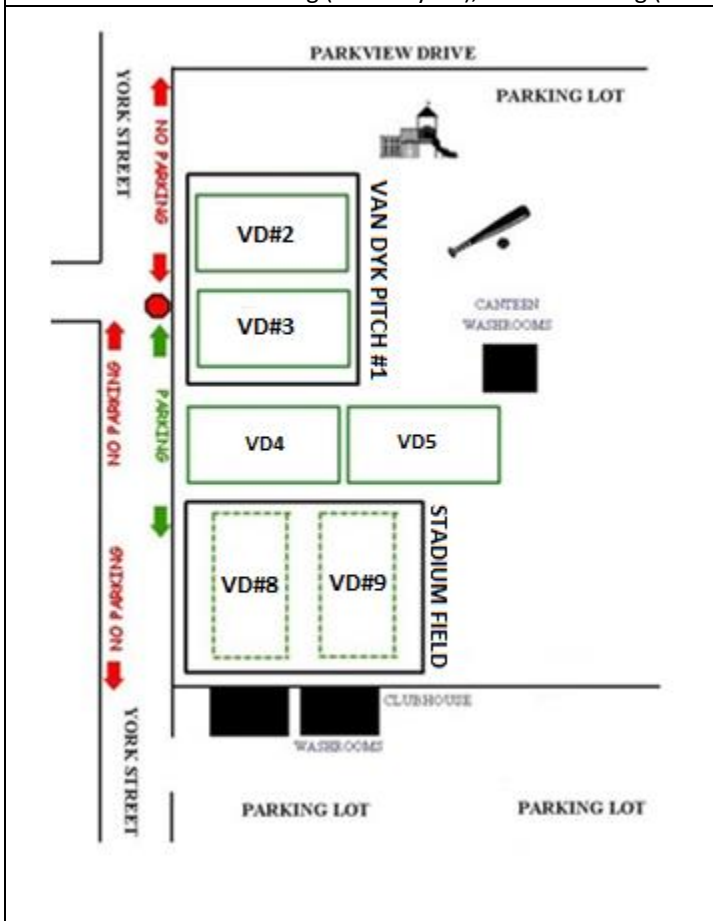

## Henk Van Dyk Soccer Complex – Yorkview Community Park

189 York St, Strathroy, Ontario N7G 4A1

GPS Address: 42.961115, -81.603578

Details:	2 - Full Size Pitches (with lights) typical game time is 6:45pm & 8:30pm 2 – Temporary ¾ Size 7v7 Pitches (with lights) typical game time is 6:45pm 4 - ¾ size 7v7 Pitches typical game time is 6:45pm 2 – Mini Soccer 5v5 Pitches (Temporary) typical game time is 6:45pm
Season:	Starts May 1st – October 1st (22 Weeks)
Festivals:	TBD
Accommodation:	Ricco Foods Soccer Clubhouse – Capacity of 80 people, meeting room & equipment storage
Seating:	3 Benches on Stadium Field 1 – 150 person capacity
Dressing rooms:	1 Home and 1 Visitor, includes showers and additional washrooms
Washrooms:	4 inside & 1 portable washrooms
Capacity:	280 Players during one time slot
Parking:	Accommodates up to 300 vehicles surrounding the park.
Maintenance:	Line Painting (once a week), grass cutting (twice a week), irrigation system for entire complex (daily), lawn rolling (twice a year), & de-thatching (twice a year)

### Gemini Sportsplex

667 Adair Blvd, Strathroy, ON N7G 3H8

GPS Address 42.985007, -81.607547

Details:	4 - Full Size Pitches primarily for practices, typical game time is 6:45pm 4 - ¾ size 9v9 Pitches primarily for practices, typical game time is 6:45pm
Season:	Starts May 1 <sup>st</sup> – October 1 <sup>st</sup> (22 Weeks)
Festivals:	TBD
Accommodation:	None, only equipment storage
Seating:	Not Provided.
Dressing rooms:	n/a
Washrooms:	available at the Gemini Sportsplex year-round.
Capacity:	150 Players during one time slot
Parking:	Accommodates up to 160 vehicles surrounding the facility
Maintenance:	Line Painting (once a week), grass cutting (twice a week), lawn rolling (twice a year), & an irrigation system.